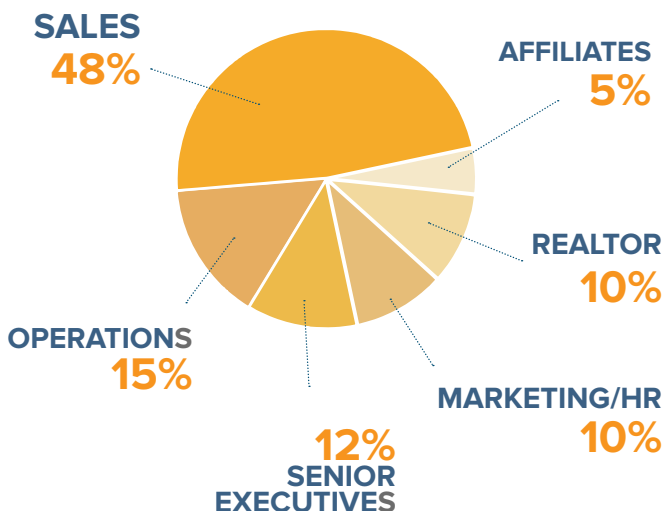

RATED ABOVE AVERAGE OR EXCELLENT

GENERAL SESSIONS RATINGS

4.4

GALA RATING* OUT OF 5!

*CONNECT ONLY

ATTENDANCE

80%

RATED ABOVE AVERAGE OR EXCELLENT